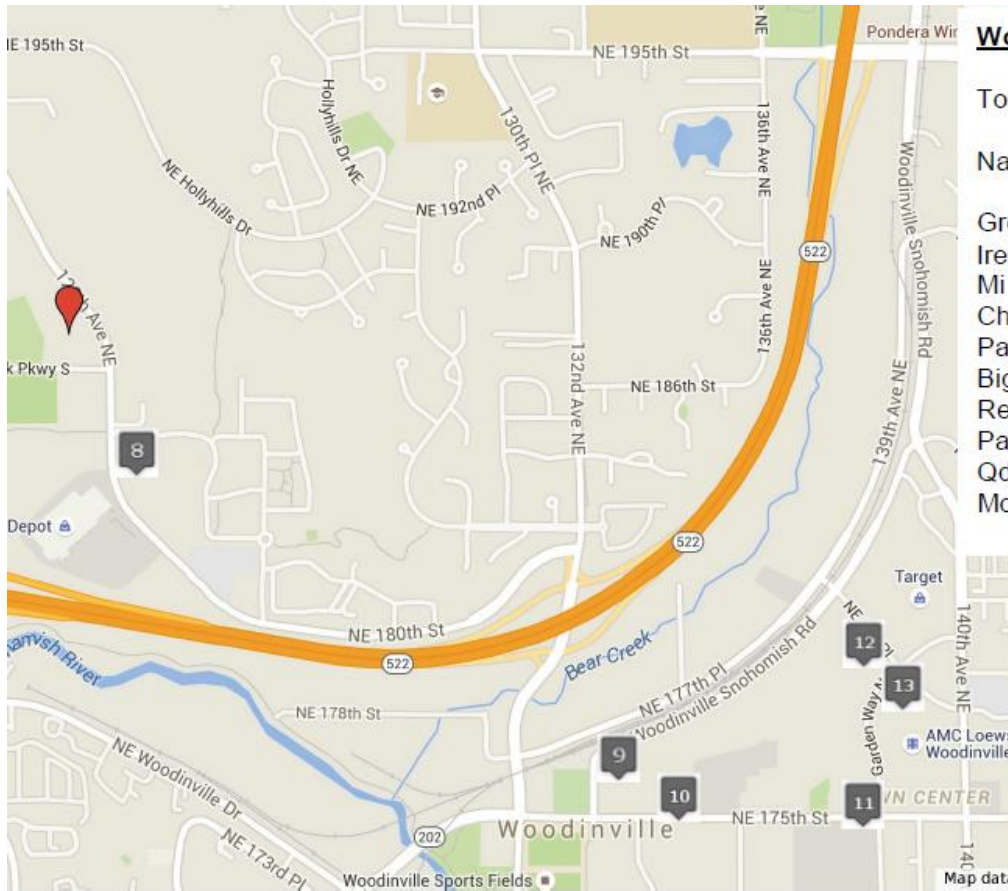

Bothell Restaurants

Tournament Site is at Red Marker

Name	Address	Marker/Distance
Bonefish Grill	22616 Bothell-Everett Highway	1 (3.6 miles)
Outback Steakhouse	22606 Bothell-Everett Highway	1 (3.6 miles)
Crystal Creek Cafe	22620 Bothell-Everett Highway	1 (3.6 miles)
What the Pho!	1317 228 th St SE	2 (3.6 miles)
D-Thai	1427 228 th St SE	2 (3.6 miles)
Ta-Ke Japanese	1427 228 th St SE	2 (3.6 miles)
Zeek's Pizza	1715 228 th St SE	3 (3.8 miles)
Grazie Italian	23207 Bothell-Everett Highway	4 (3.7 miles)
Julio's Mexican	10023 NE 183 rd St	5 (1.9 miles)
Three Lions Pub	10111 Main St	6 (1.9 miles)
Pen Thai	10107 Main St	6 (1.9 miles)
Beardslee Public House	19116 Beardslee Blvd.	7 (1.1 miles)
Potbelly Sandwich Shop	19122 Beardslee Blvd.	7 (1.1 miles)
Greek Pita	18404 120 th Ave NE	8 (0.2 miles)

Woodinville Restaurants

Tournament Site is at Red Marker

Name	Address	Marker/Distance
Greek Pita	18404 120 th Ave NE	8 (0.2 miles)
Irene Thai	17530 132nd Ave NE	9 (1.5 miles)
Mi Tierra	13400 NE 175th St	10 (1.6 miles)
Chipotle	13780 NE 175th St	11 (1.8 miles)
Panera	13780 NE 175th St	11 (1.8 miles)
Big Fish Grill	13706 NE 175th St	11 (1.8 miles)
Red Robin	18029 Garden Way NE	12 (1.9 miles)
Pallino	17848 Garden Way NE	13 (2.0 miles)
Qdoba	17744 Garden Way NE	13 (2.0 miles)
Moeida Asian Bistro	17848 Garden Way NE	13 (2.0 miles)